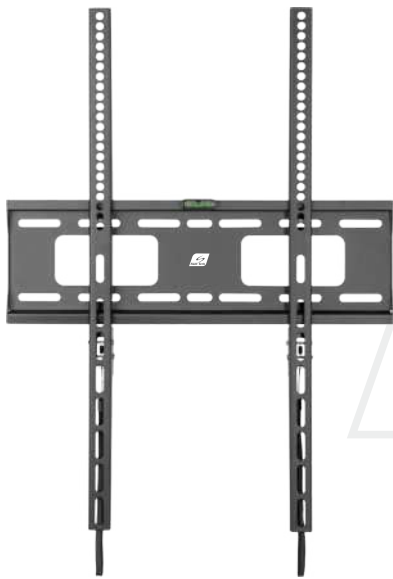

SH 64AF

Portrait Flat Wall Mount for 37-75" TVs

Compatible with flat and curved displays

Install a Portrait Mounted TV for Entertainment, Advertising and Information

Screen Size
37" - 75"

VESA Compatible
200x200 300x200 300x300
400x200 400x300
400x400 400x600

Profile to Wall
27mm(1.1")

Weight Capacity
75kg/165lbs

Spring Lock

Bubble Level

Anti-theft

Bubble Level
for easy and accurate alignment

Quick-Release Spring Locks with Pull Straps
for quick installation and removal

Lockable Design
prevents TV removal or theft
(padlock not included: 2-4.5mm
shackle size)