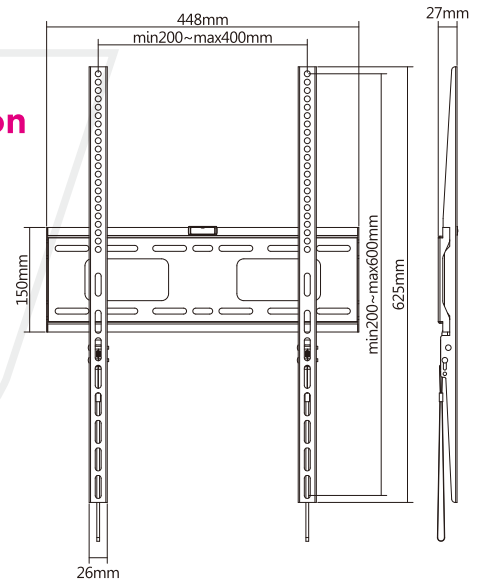

SH 64AF

Portrait Flat Wall Mount for 37-75" TVs

Compatible with flat and curved displays

Install a Portrait Mounted TV for Entertainment, Advertising and Information

Screen Size
37" - 75"

VESA Compatible
200x200 300x200 300x300
400x200 400x300
400x400 400x600

Profile to Wall
27mm(1.1")

Weight Capacity
75kg/165lbs

Spring Lock

Bubble Level

Anti-theft

Bubble Level
for easy and accurate alignment

Quick-Release Spring Locks with Pull Straps
for quick installation and removal

Lockable Design
prevents TV removal or theft
(padlock not included: 2-4.5mm
shackle size)