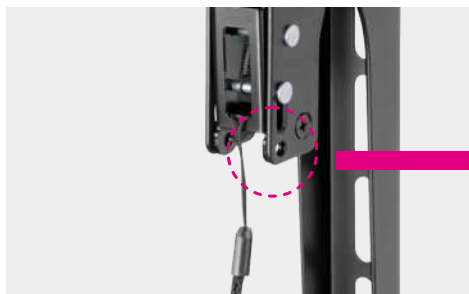

SH 64AF

Portrait Flat Wall Mount for 37-75" TVs

Compatible with flat and curved displays

Install a Portrait Mounted TV for Entertainment, Advertising and Information

Screen Size
37" - 75"

VESA Compatible
200x200 300x200 300x300
400x200 400x300
400x400 400x600

Profile to Wall
27mm(1.1")

Weight Capacity
75kg/165lbs

Spring Lock

Bubble Level

Anti-theft

Bubble Level
for easy and accurate alignment

Quick-Release Spring Locks with Pull Straps
for quick installation and removal

Lockable Design
prevents TV removal or theft
(padlock not included: 2-4.5mm
shackle size)